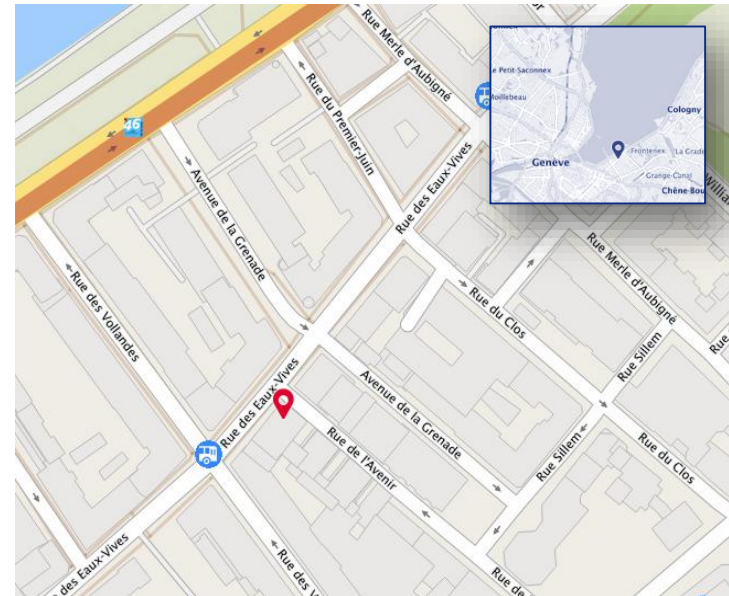

How to get to our office in Geneva?

Public transportation:

- **From city centre:**

Bus no 6 direction Genève plage, stop at Vollandes

- **From Cornavin train station:**

Bus no 6 direction Genève plage, stop at Vollandes
(approximately 10 minutes by bus)

- **From Cointrin airport:**

Train from Geneva airport and stop at Geneva Cornavin the bus no 6 direction Genève plage and stop at Vollandes (approximately 30 minutes)

Bus no 10 direction Rive, stop at Rive, then bus no 6 direction Genève plage and stop at Vollandes (approximately 40 minutes)

Bus no 5 direction Thônex Vallard and stop at Bel-Air, then bus no 2 direction Genève plage, stop at Vollandes (approximately 40 minutes)

By car:

- Parking Rive-Centre (8 minutes)
- Parking Villereuse SA (10 minutes)

The Corporate Finance Group AG

Rue des Eaux-Vives 94
1207 Geneva

Phone: +41 22 705 14 85
e-Mail: geneva@tcfg.ch

TCFG, Rue des Eaux-Vives 94

Vollandes